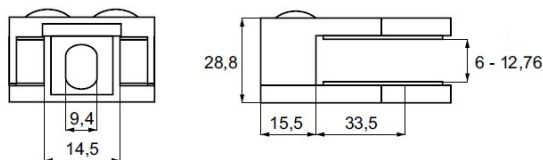

PRODUCT SHEET

Description:

Glass Clamp "Oval-L" 45x63x29mm, SS304-Brushed, Flat, 6-12,76mm Glass Thickness, No Safety Pin & No Cushions, (Cushion Model B) Max Load Capacity Pr.Pcs: 25Kg

Item number:

22.10.620-9

Units	Box	Carton	HS Code	Barcode
Pcs.	4	40	8302419000	 5704866476492

SS-316 # 22.10.620-0

SS-304 # 22.10.620-9

Cushions for stainless steel models

MODEL „B”	Glass thickness	Glass Type	Cushion mm	Item No.:
	6	mono	2 x 6,32	22.10.629-0
	6,76	Lam.	2 x 5,80	22.10.628-0
	8	mono	2 x 5,25	22.10.627-0
	8,76	Lam.	2 x 4,80	22.10.626-0
	10	mono	2 x 4,23	22.10.625-0
	10,76	Lam.	2 x 3,75	22.10.624-0
	12	mono	2 x 3,20	22.10.624-5
	12,76	Lam.	2 x 2,90	22.10.624-6