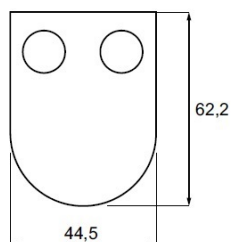

PRODUCT SHEET

Description:

Glass Clamp "Oval-L" 45x63x29mm, SS304-Brushed, Flat, 6-12,76mm Glass Thickness, No Safety Pin & No Cushions, (Cushion Model B) Max Load Capacity Pr.Pcs: 25Kg

Item number:

22.10.620-9

Units	Box	Carton	HS Code	Barcode
Pcs.	4	40	8302419000	 5704866476492

SS-316 # 22.10.620-0

SS-304 # 22.10.620-9

Cushions for stainless steel models

MODEL „B”	Glass thickness	Glass Type	Cushion mm	Item No.:
	6	mono	2 x 6,32	22.10.629-0
	6,76	Lam.	2 x 5,80	22.10.628-0
	8	mono	2 x 5,25	22.10.627-0
	8,76	Lam.	2 x 4,80	22.10.626-0
	10	mono	2 x 4,23	22.10.625-0
	10,76	Lam.	2 x 3,75	22.10.624-0
	12	mono	2 x 3,20	22.10.624-5
	12,76	Lam.	2 x 2,90	22.10.624-6